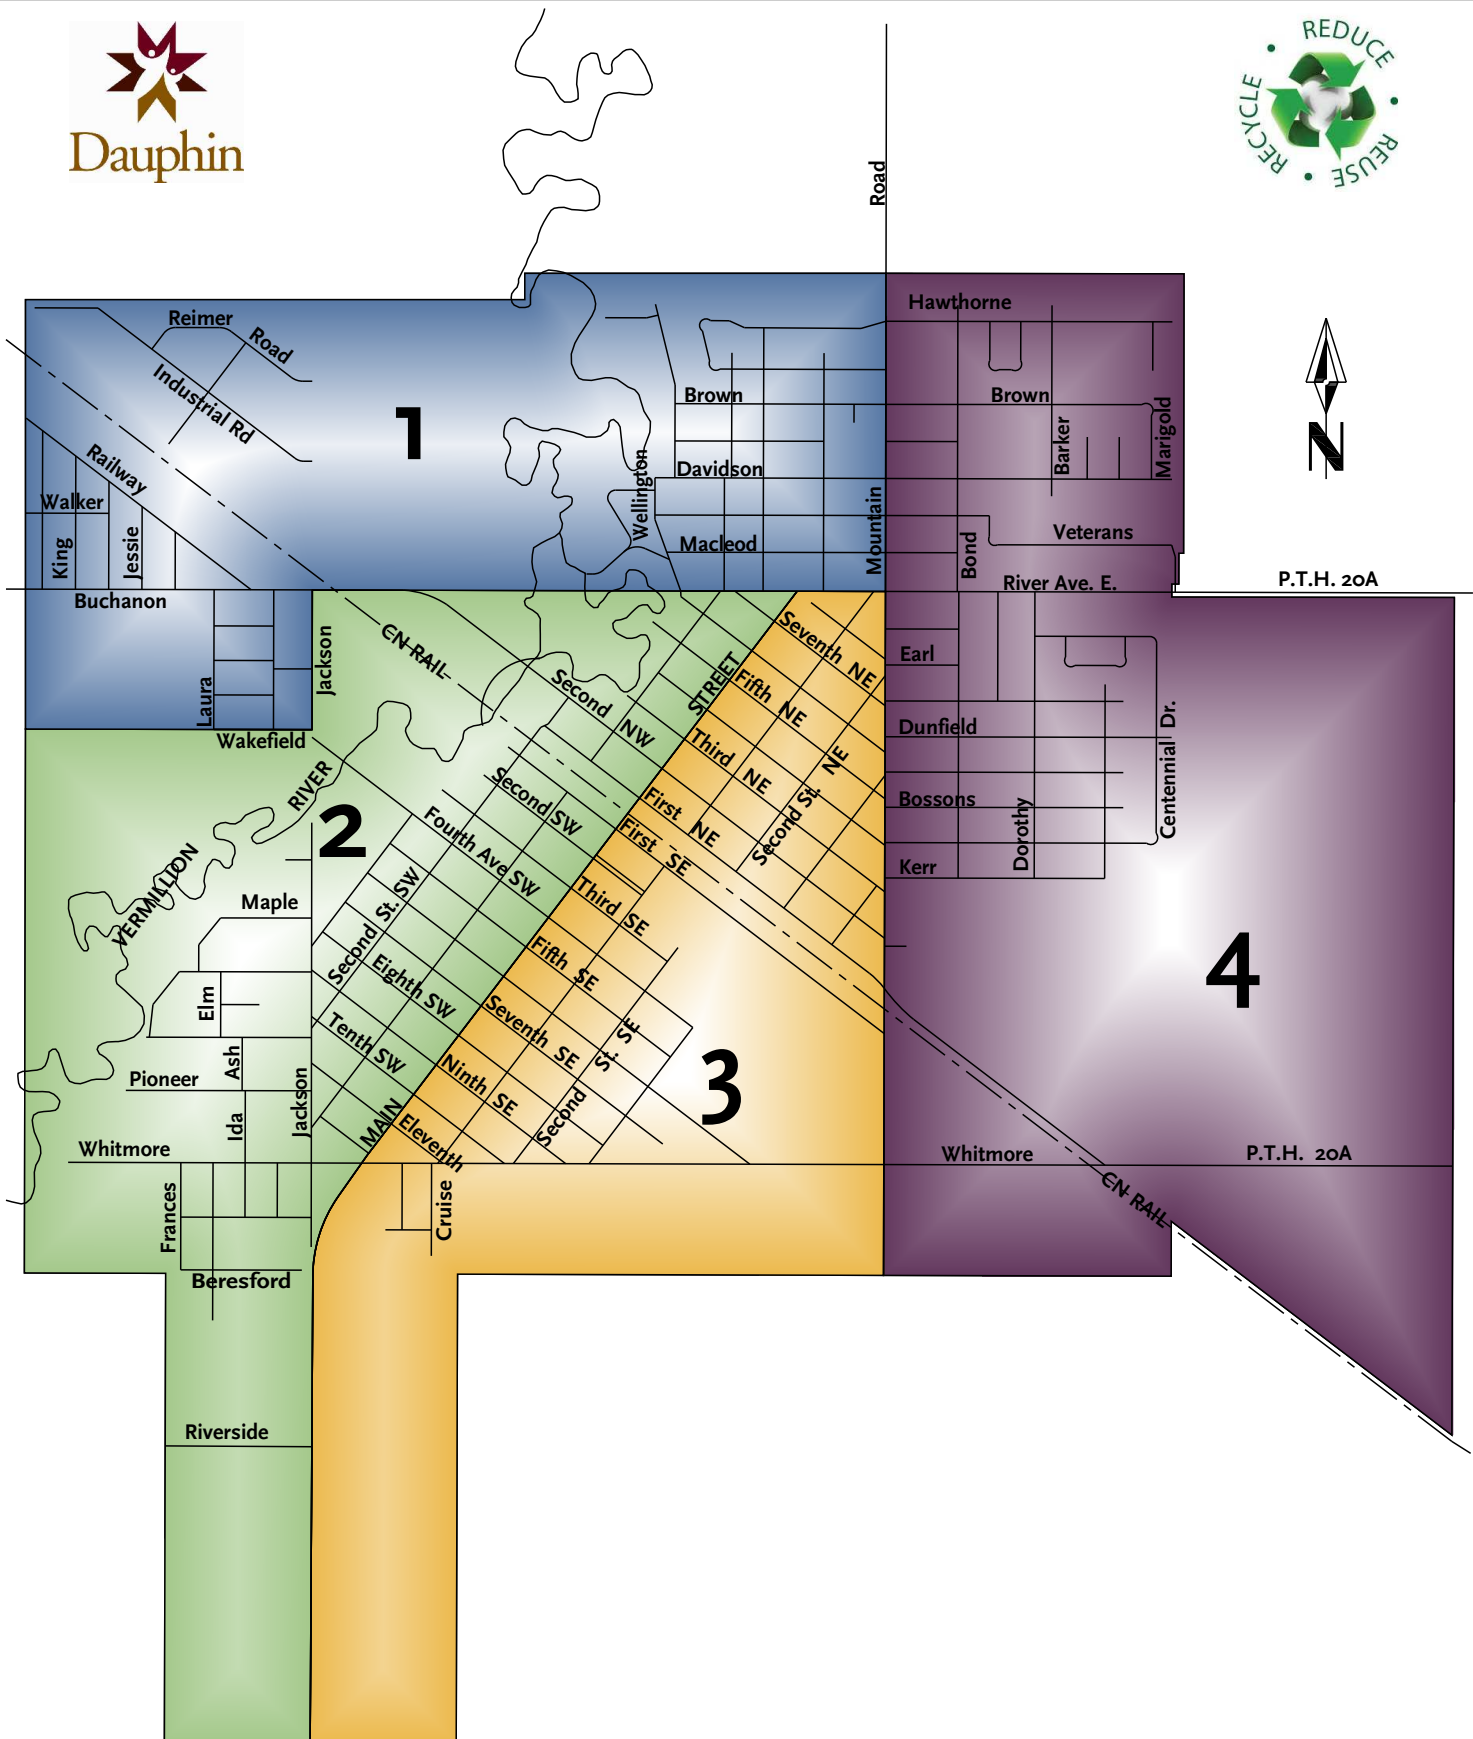

July							August							September						
Su	M	Tu	W	Th	F	Sa	Su	M	Tu	W	Th	F	Sa	Su	M	Tu	W	Th	F	Sa
1	2	3	4	5	6	7				1	2	3	4							1
8	9	10	11	12	13	14	5	6	7	8	9	10	11	2	3	4	5	6	7	8
15	16	17	18	19	20	21	12	13	14	15	16	17	18	9	10	11	12	13	14	15
22	23	24	25	26	27	28	19	20	21	22	23	24	25	16	17	18	19	20	21	22
29	30	31					26	27	28	29	30	31		23	24	25	26	27	28	29
													30							

October							November							December						
Su	M	Tu	W	Th	F	Sa	Su	M	Tu	W	Th	F	Sa	Su	M	Tu	W	Th	F	Sa
	1	2	3	4	5	6					1	2	3							1
7	8	9	10	11	12	13	4	5	6	7	8	9	10	2	3	4	5	6	7	8
14	15	16	17	18	19	20	11	12	13	14	15	16	17	9	10	11	12	13	14	15
21	22	23	24	25	26	27	18	19	20	21	22	23	24	16	17	18	19	20	21	22
28	29	30	31				25	26	27	28	29	30		23	24	25	26	27	28	29
													30	31						

Day 1 (Tuesday)
 Day 2 (Wednesday)
 Day 3 (Thursday)
 Day 4 (Friday)
 ~~25~~ Holiday (no pickup)

Day 1 Yard Waste
 Day 2 Yard Waste
 Day 3 Yard Waste
 Day 4 Yard Waste

ADDITIONAL INFORMATION:

- Garbage collection will occur every two weeks in 2018.
- Please note the schedule change in March due to Good Friday and the additional collection day on December 31.
- Yard waste collection **starts April 17, ends Oct 19 and occurs every two weeks**, opposite from garbage and recycling collection.
- If your waste container lids are not fully closed and/or have visible protruding items, your garbage will not be collected.
- If your recycling container is not placed curbside containing eligible recycling material, your garbage will not be collected.
- Please leave your garbage and recycling containers curbside until both containers have been collected.
- Please remove all containers from the curbside by 7am the day after your scheduled collection.
- Failure to comply may result in a fine being issued in accordance with the Fees & Charges Bylaw 11/2016.

THE CITY OF DAUPHIN

Garbage, Recycling & Yard Waste Collection Map 2018