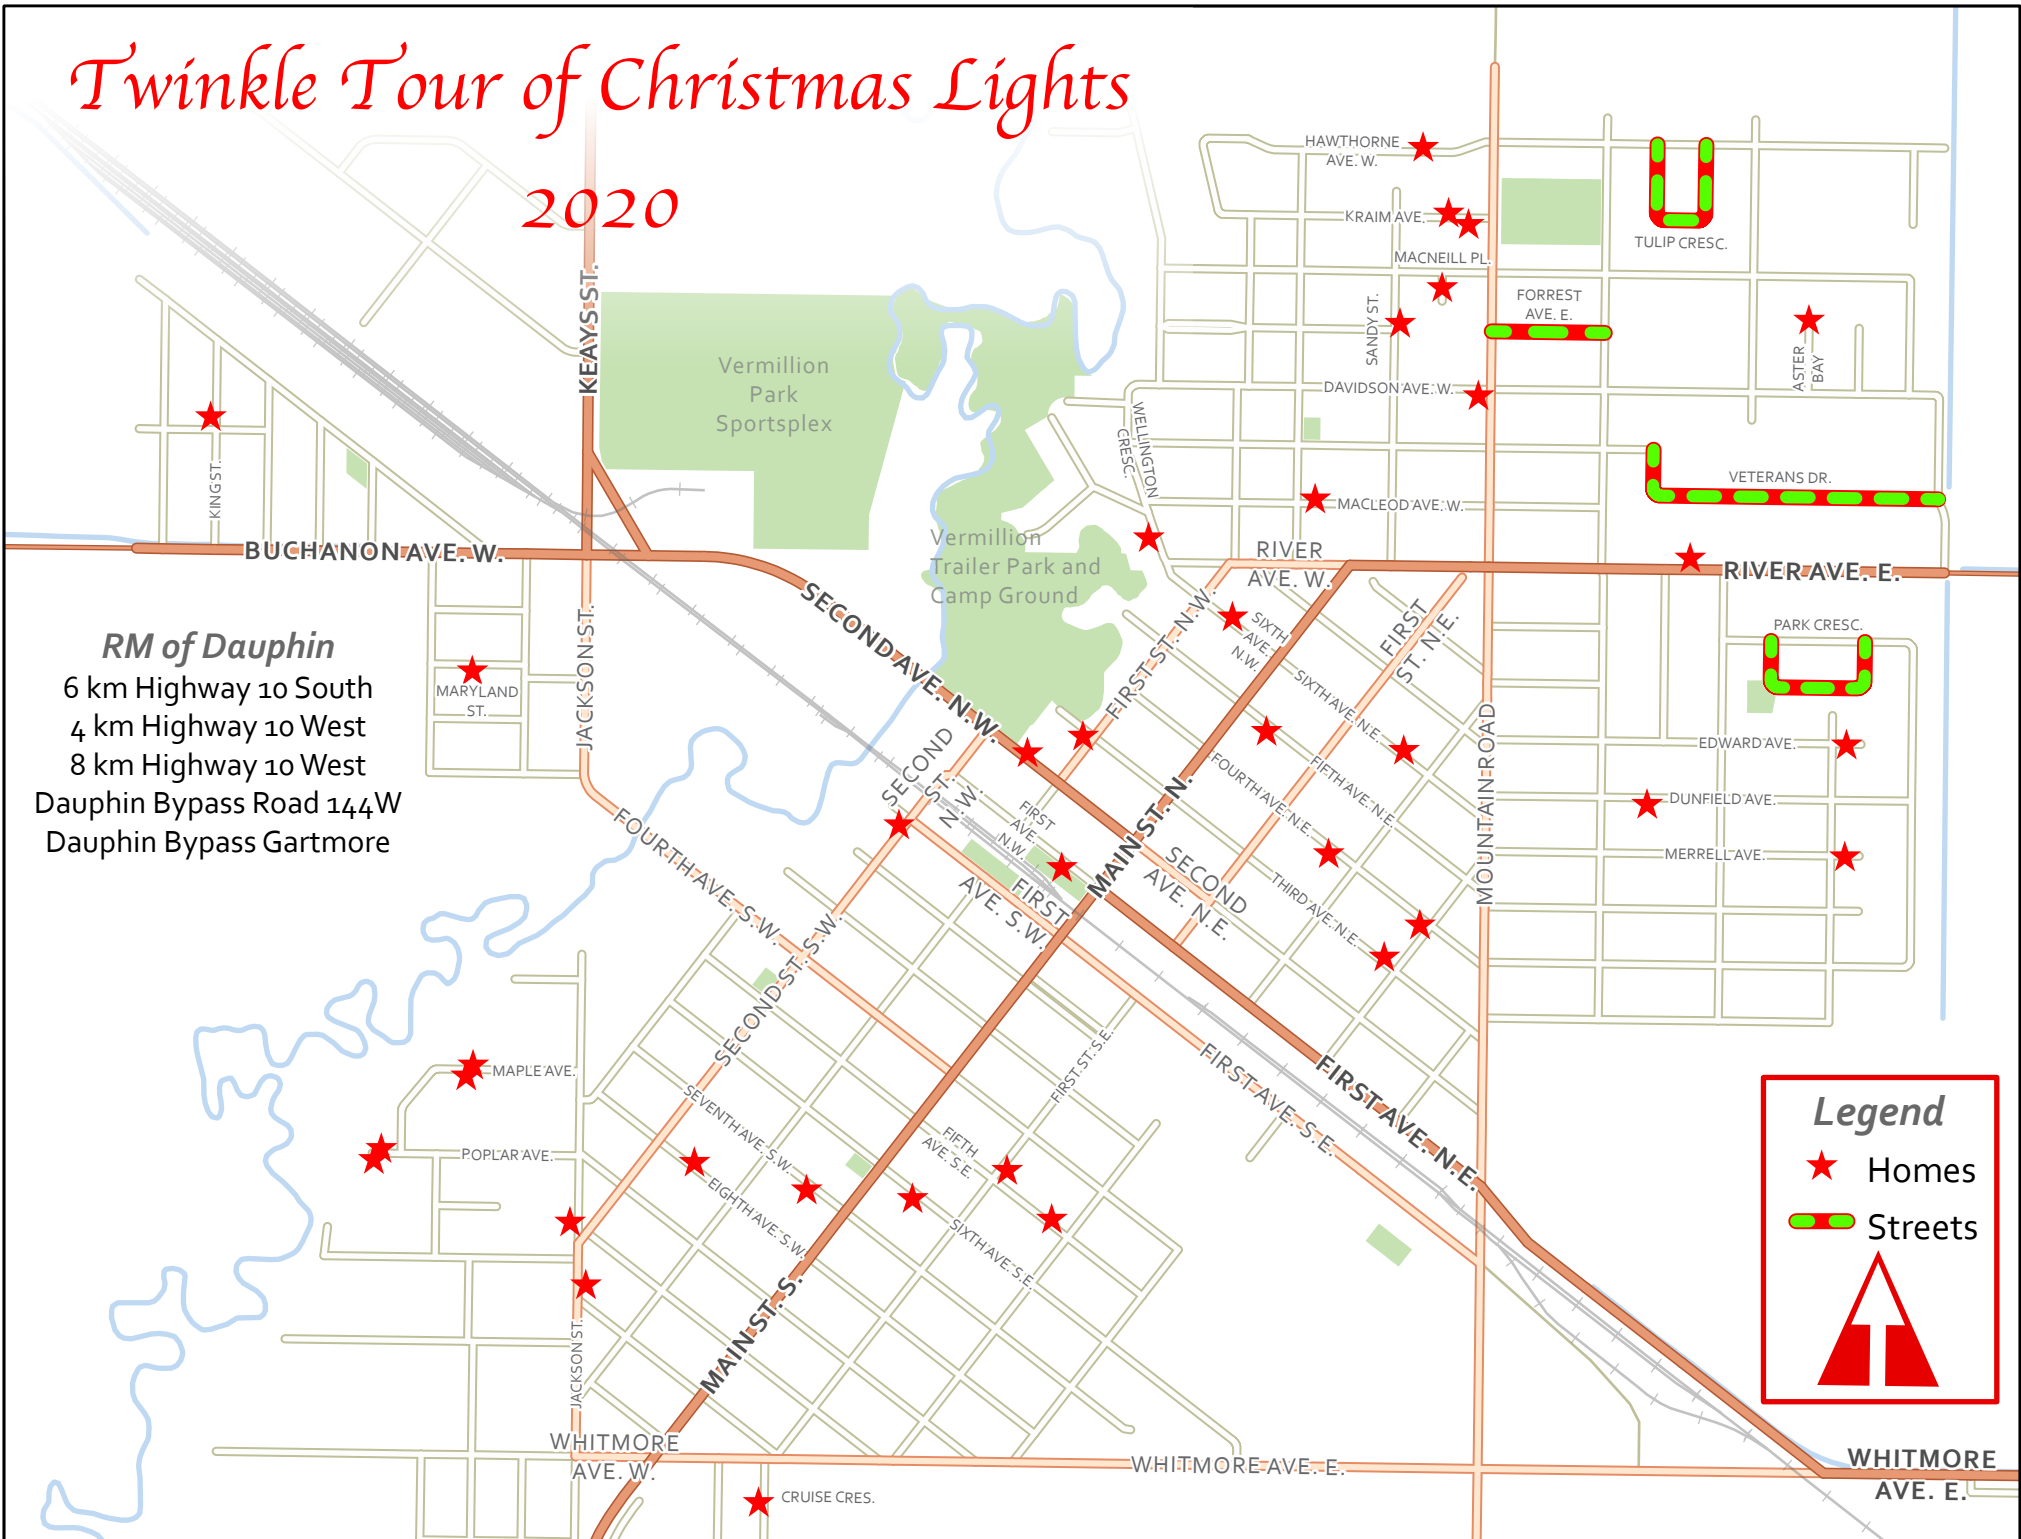

Twinkle Tour of Christmas Lights

2020

RM of Dauphin

6 km Highway 10 South
4 km Highway 10 West
8 km Highway 10 West
Dauphin Bypass Road 144W
Dauphin Bypass Gartmore

Legend

- ★ Homes
- Streets
- ▲▲